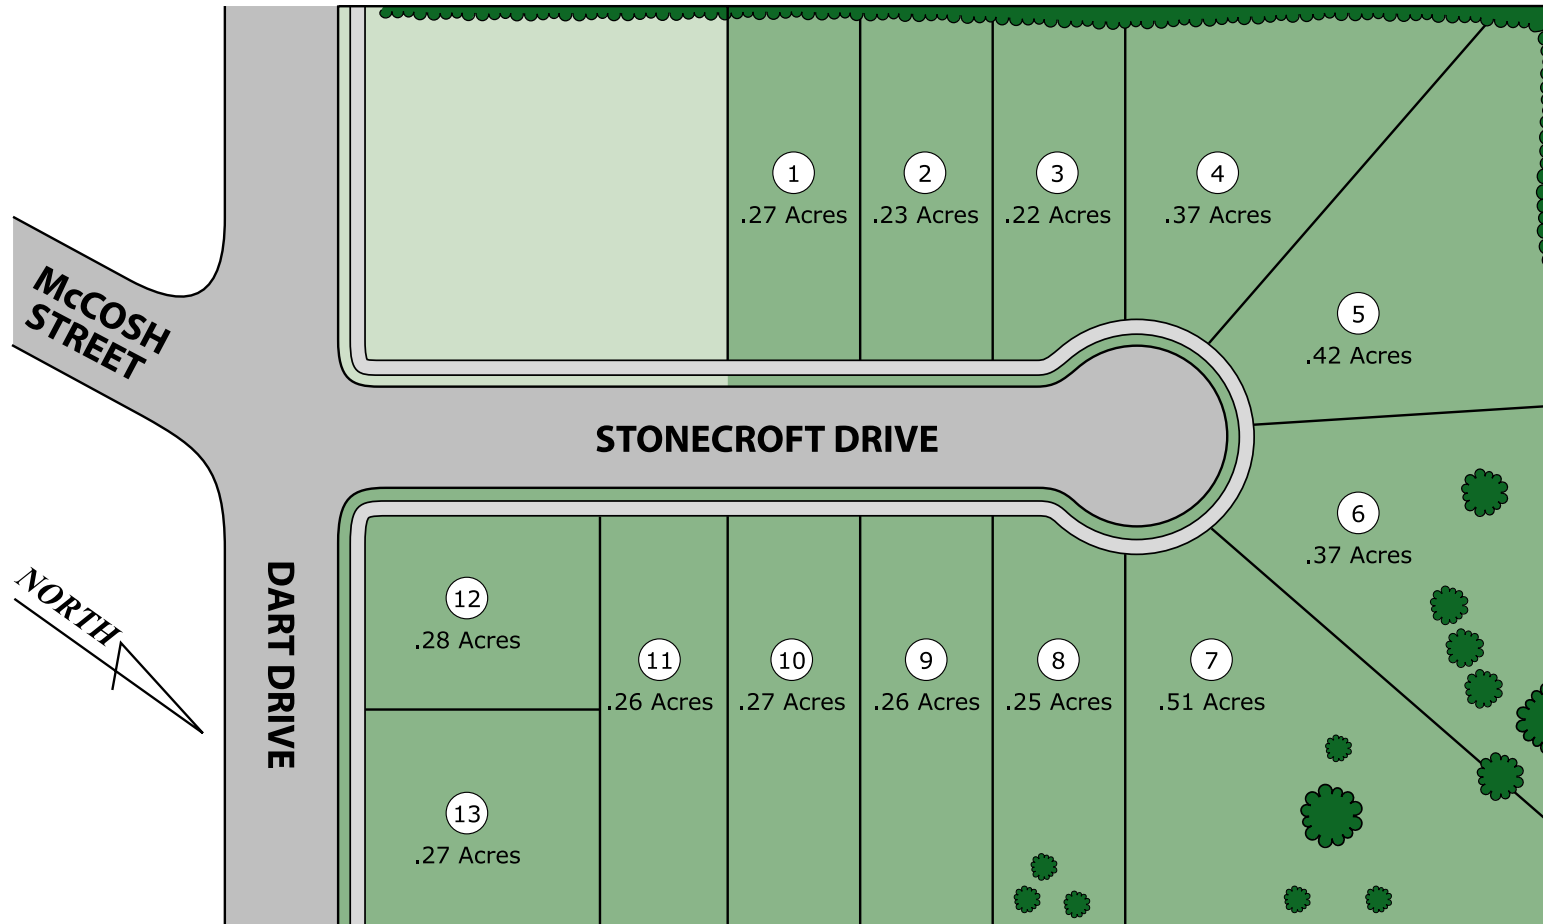

# Stonecroft

Hanover, PA

**Directions:** Located in Hanover, PA. From Hanover, PA Square, take Rte.94 North (Carlisle Street), make a right at the McDonalds at the intersection of Rte. 94 North and Dart Drive. Go straight through next light and the Stonecroft Community is approximately 1/2 mile on left on Stonecroft Drive.