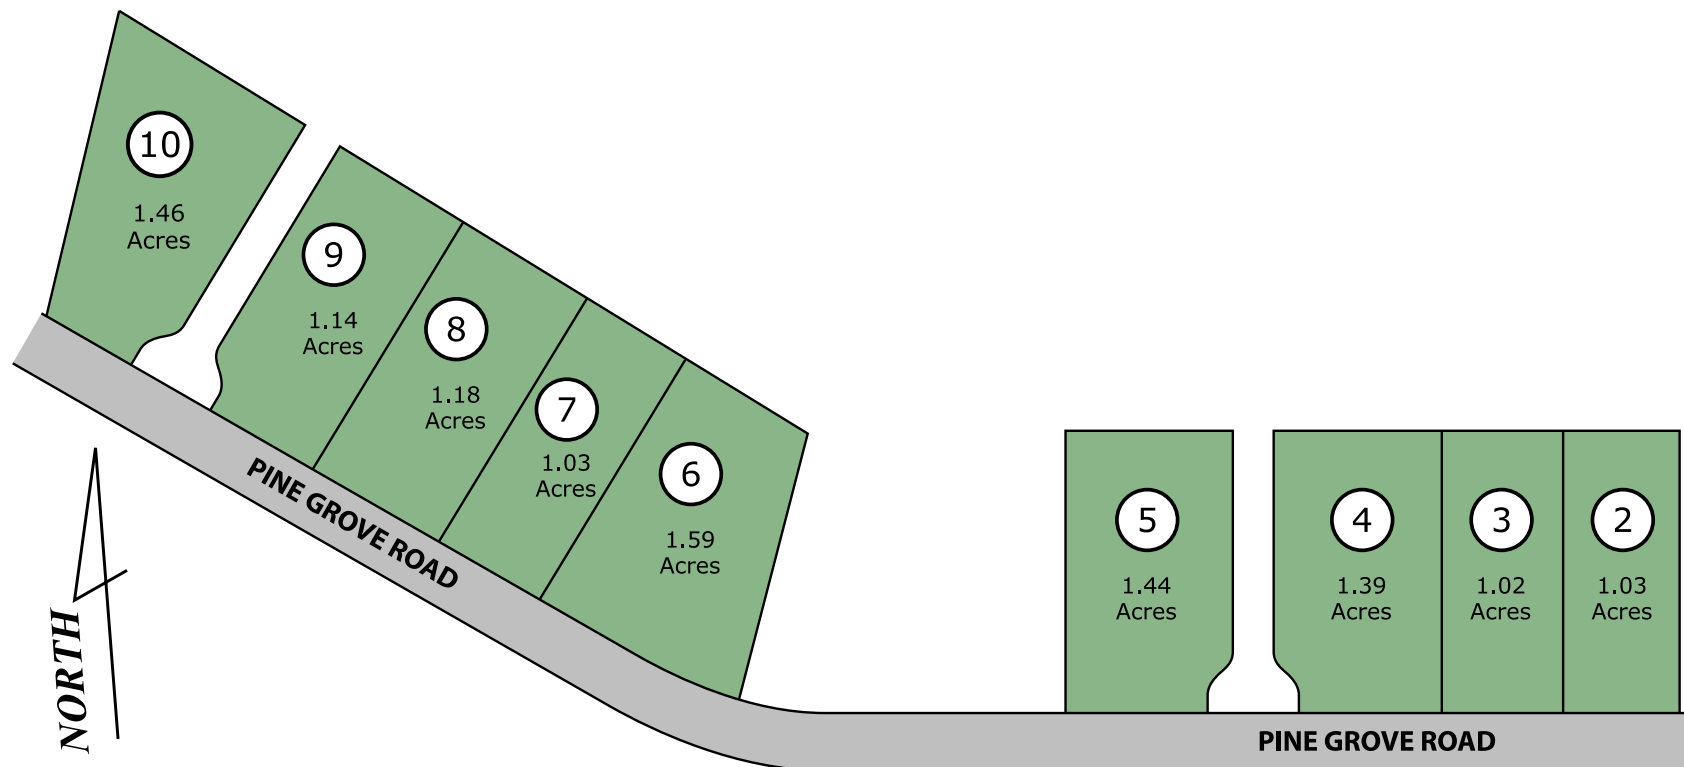

PINE GROVE ROAD

Littlestown, PA

Directions: Located close to Littlestown, PA. From Hanover, PA Square, take Rte. 194 South (Frederick Street). Travel on Rte. 194 South for approximately 4 miles, turn left onto Pine Grove Road. Lots are approximately a half mile on the left.